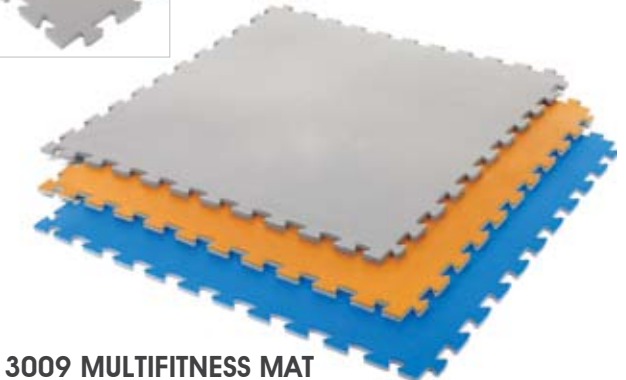

TM 3009 MULTIFITNESS MAT

Dimensions : 100x100x1.2cm. Puzzle system. Color : Blue, Grey. Density : 220kg/m³. Weight : 2,6 Kg per piece. Recommended for : body building machine rooms, halls, aerobic, step and resting areas. Caution : unsuitable for rooms with direct sunlight. Made of Ethylene-Vinyl I-Acetate (EVA).