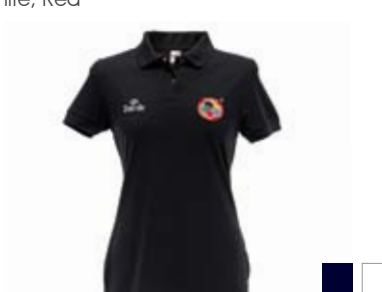

CA 1565 WKF WOMEN POLO SHIRT

Polo shirt pique. 65% polyester, 35% cotton. Size : S/ M/ L/ XL/ XXL. Color : Black, White