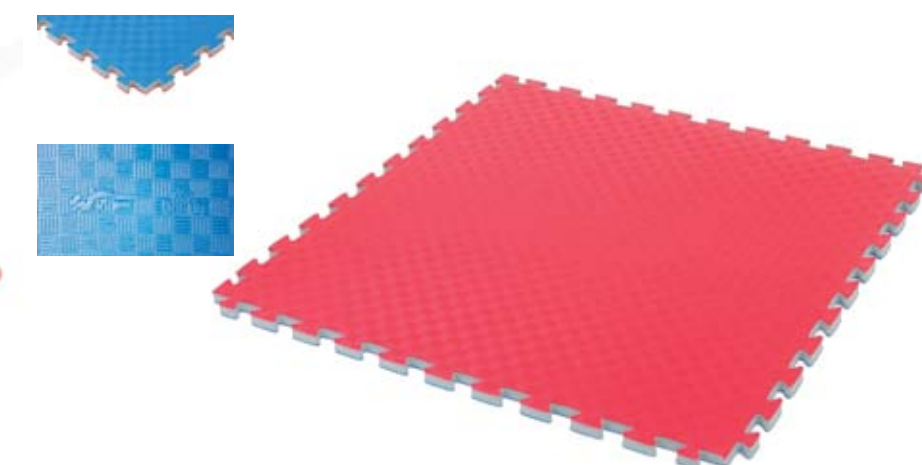

PRO 15944 FOOT PROTECTOR

Size : XS/ S/ M/ L/ XL/ XXL. Color : White

PRO 30073 WTF RECOGNIZED TATAMI MAT

Dimensions : 100x100x2.4cms. Puzzle System. For training competition. Colors Blue/Red reversible. Density 1.6kgF/cm3. Tensile Strength : 19.8KgF/cm3. Elongation : 120%. Hygienic treatment. Accoustic and Humidity Isolation. Made of Ethylene-Vinyl-Acetate (EVA).