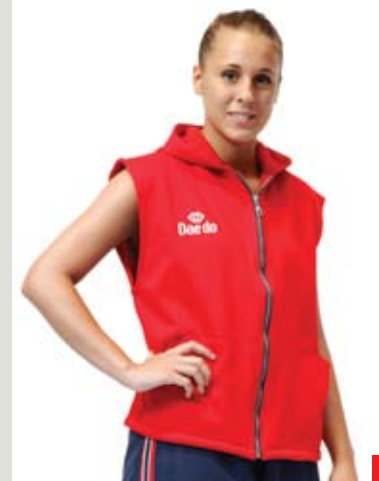

**CH 1404 MIRO-FIBRE
TRACKSUIT NAVY BLUE AND RED**

Made of 100% Polyester.
Size : 10/ 12/ 14/ 16/ S/ M/ L/ XL/ XXL

**CH 1405 MICRO-FIBRE
TRACKSUIT BLACK/RED**

Made of 100% Polyester.
Size : 10/ 12/ 14/ 16/ S/ M/ L/ XL/ XXL

**CH 13601 MIRO-FIBRE
TRACKSUIT NAVY BLUE AND
WHITE**

Made of 100% Polyester.
Size : 10/ 12/ 14/ 16/ S/ M/ L/ XL/ XXL

CH 1402 MICRO-FIBRE TRACKSUIT WHITE/ROYAL BLUE

Made of 100% Polyester. Size : 10/ 12/ 14/ 16/ S/ M/ L/ XL/ XXL

**CH 1403 MICRO-FIBRE
TRACKSUIT COMFORT**

Made of 100% Polyester.
Size : 10/ 12/ 14/ 16/ S/ M/ L/ XL/ XXL

**CH 1400 MICRO-FIBRE
TRACKSUIT BLUE ROYAL**

Made of 100% Polyester.
Size : 10/ 12/ 14/ 16/ S/ M/ L/ XL/ XXL

**CH 1382 TRACKSUIT JACARD
MODEL P**

Made of 100% Polyester.
Size : 10/ 12/ 14/ 16/ S/ M/ L/ XL/ XXL

**CH 13934 HOODED SLEEVELESS
SWEATSHIRT**

65% Polyester / 35% Cotton. Size : 16/ S/ M/
L/ XL/ XXL. Color : Black, Blue, Red

BLACK

BLUE

RED