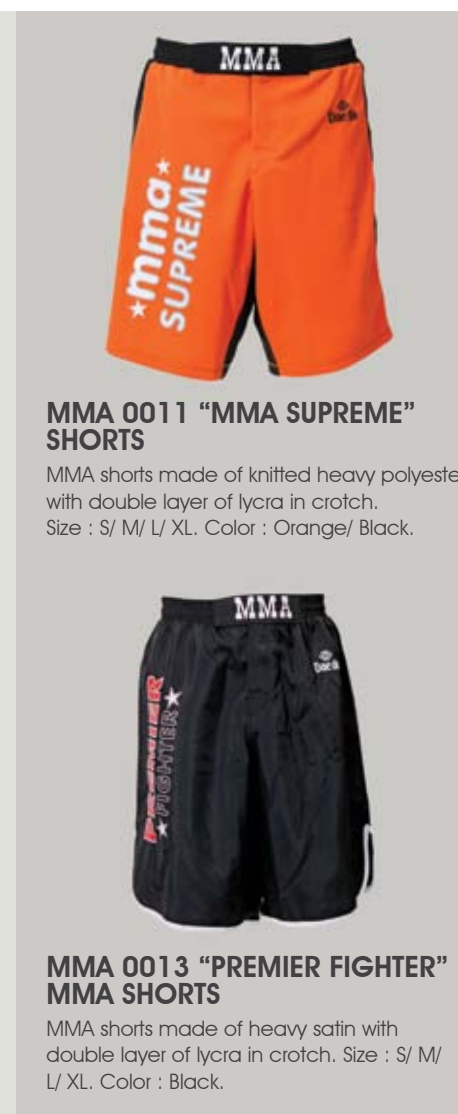

MMA 0020 MMA T-SHIRT
MMA T-shirt made of nylon and lycra (86%/14%). Size : S/ M/ L/ XL. Color : Black

MMA 0012 "MMA FIGHTER" SHORTS
MMA shorts made of taslan polyester with double layer of lycra in crotch. Size : S/ M/ L/ XL. Color : Blue/ White.

MMA 0014 "SCREAM" MMA SHORTS
MMA shorts made of polyester with double later of lycra in crotch. Sizes : S/ M/ L/ XL. Color : Red/ Black.

MMA 0011 "MMA SUPREME" SHORTS
MMA shorts made of knitted heavy polyester with double layer of lycra in crotch. Size : S/ M/ L/ XL. Color : Orange/ Black.

MMA 0013 "PREMIER FIGHTER" MMA SHORTS
MMA shorts made of heavy satin with double layer of lycra in crotch. Size : S/ M/ L/ XL. Color : Black.