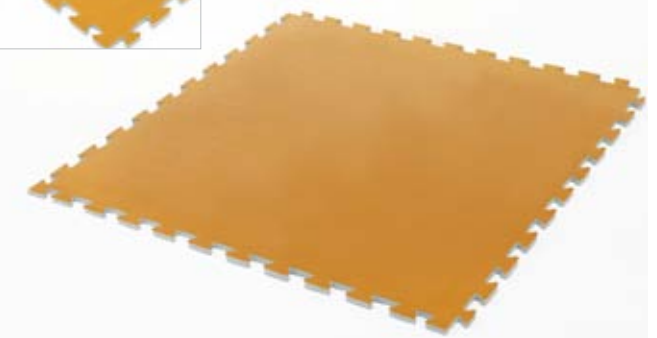

TM 30091 MULTIFITNESS MAT PARQUET

Dimensions : 100x100x1.2cm. Puzzle system. Color : Wood. Density : 220kg/m³. Weight : 2.6Kg per piece. Recommended for : body building machine, rooms, halls, aerobic, step and resting areas. Cuation : Unsuitable for rooms with direct sunlight. Made of Ethylene -Vinyl -Acetate (EVA).