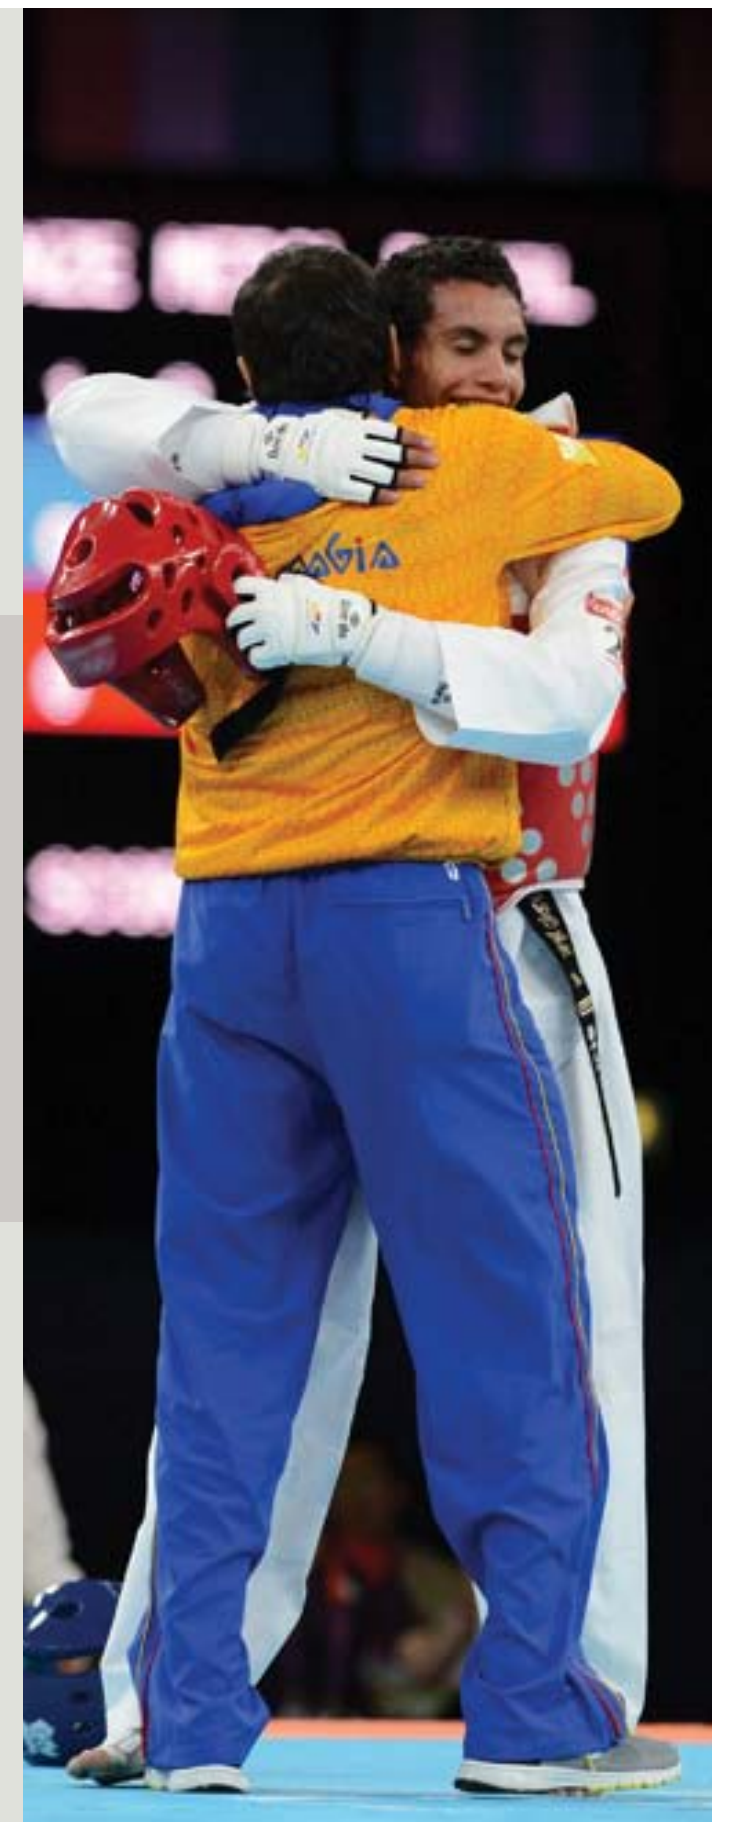

KPRO 2010 WKF APPROVED KARATE MITT "NO THUMB"

Comfortable and lightweight made of leatherette. Filled with moulded foam. Official for WKF competitions. Size : S/ M/ L/ XL. Color : Red, Blue

KPRO 2011 WKF APPROVED KARATE MITT "WITH THUMB"

Comfortable and lightweight made of leatherette. Filled with moulded foam. Official for WKF competitions. Size : S/ M/ L/ XL. Color : Red, Blue

PRO 15943 W.T.F RECOGNIZED HAND PROTECTOR TKD COMPETITION

Size : XS/ S/ M/ L/ XL/ XXL. Color : White

PR 15973 KARATE MITT

With thumb protector. Comfortable and lightweight. Made of leatherette and cotton. Filled with moulded foam. Size : S/ M/ L/ XL. Color : Blue, Red

PR 1597 KARATE GLOVES CE

Gloves made of foam and coated with smooth and elastic fabric. Size : XS/ S/ M/ L/ XL. Color : White.

EPRO 2903 E-FOOT PROTECTOR

With sensors. To use with Daedo PSS. Size : XXS/ XS/ S/ M/ L/ XL/ XXL/ XXXL/ XXXXL. Color : White.

PR 1640 KARATE GLOVES LEATHER

Karate hand guard. Fist and fingers fixed with elastic rubber. Size : S/ M/ L/ XL. Color : White.

PR 15975 KARATE GLOVES "KYOKUSHINKAI"

Karate gloves for Kyokushinkai, with no thumb. Comfortable and lightweight. Made of leatherette and cotton. Filled with moulded foam. Size : S/ M/ L/ XL. Color : White.

PRO 15944 FEET PROTECTOR TAEKWONDO COMPETITION

Size : XS/ S/ M/ L/ XL/ XXL. Color : White